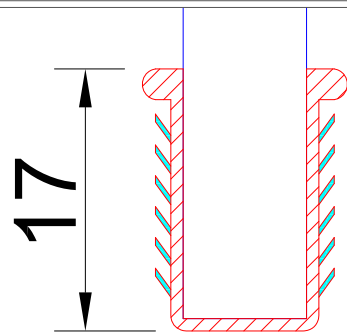

NOTES/SPECIFICATION:

TRANSLUCENT PVC

2100mm LENGTH

PVC GASKET FOR SILICONE FREE INSTALLATION OF GLASS PANELS INTO GLAZING CHANNEL. SUPPLIED IN LENGTHS OF 2100mm FOR USE ON 10mm GLASS IN OUR ELECTRO-POLISHED CHANNEL SH/GGA/C50.

BARBED SIDES MEANS GLASS SLIPS EASILY INTO CHANNEL BUT WILL NOT PULL BACK OUT WITH NO MESSY SILICONE TO PUMP IN, TOOL OFF AND NEVER NEEDS REPLACING. PLUS NO CURING TIME SO INSTALL IS INSTANT.

DRAWN BY: