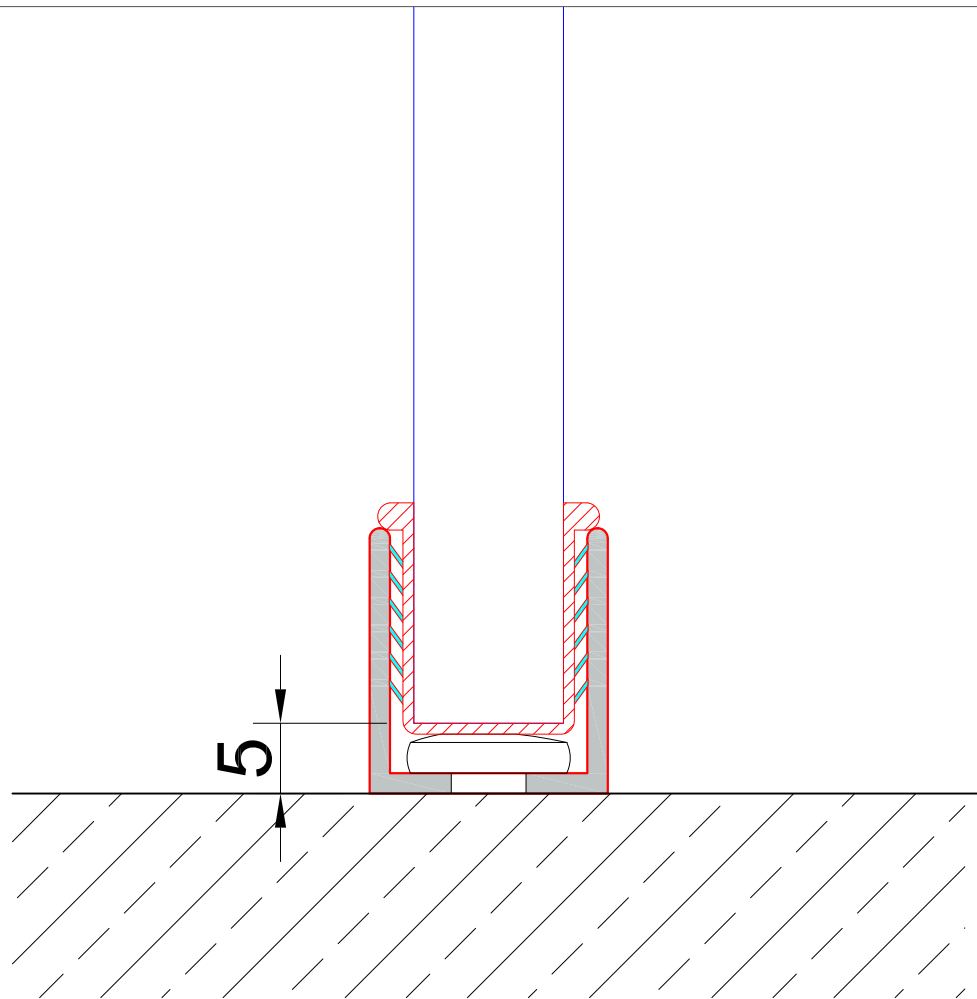

NOTES/SPECIFICATION:

TRANSLUCENT PVC

2100mm LENGTH

PVC GASKET FOR SILICONE FREE INSTALLATION OF GLASS PANELS INTO GLAZING CHANNEL. SUPPLIED IN LENGTHS OF 2100mm FOR USE ON 10mm GLASS IN OUR ELECTRO-POLISHED CHANNEL SH/GGA/C50.

BARBED SIDES MEANS GLASS SLIPS EASILY INTO CHANNEL BUT WILL NOT PULL BACK OUT WITH NO MESSY SILICONE TO PUMP IN, TOOL OFF AND NEVER NEEDS REPLACING. PLUS NO CURING TIME SO INSTALL IS INSTANT.

DRAWN BY:

DATE:

PRODUCT REF: SH/GGA/A05

DESCRIPTION:

DRAWING REF: SH/GGA/A05 - 001B