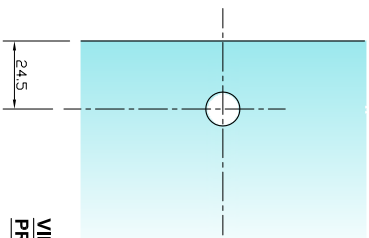

VIEW ON PREP 'C'

EDGE 3 - EXAMPLE OPTIONS
(SCALE 1:5 (A4))

90 DEGREE GLASS FITTING OPTIONS:-
SH/APH/B02
SH/ART/B02

GLASS TO WALL FITTING OPTIONS:-
SH/APH/B01
SH/ART/B02