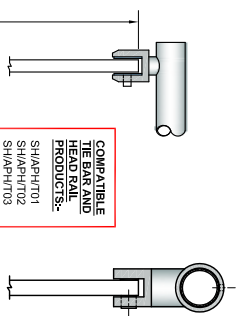

VERTICAL SECTION THROUGH GLASS

(SCALE 1:5 (A4))