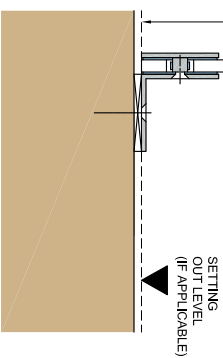

GLASS TO FLOOR FITTING OPTIONS:-
SH/APH/B01
SH/ART/B02