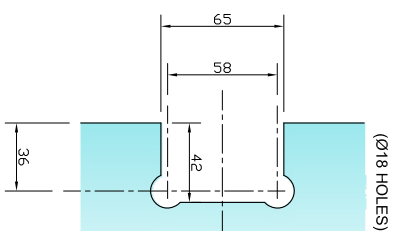

VIEW ON PREP 'A'