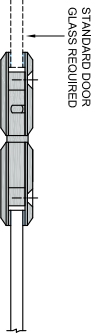

VIEW ON PREP 'A'