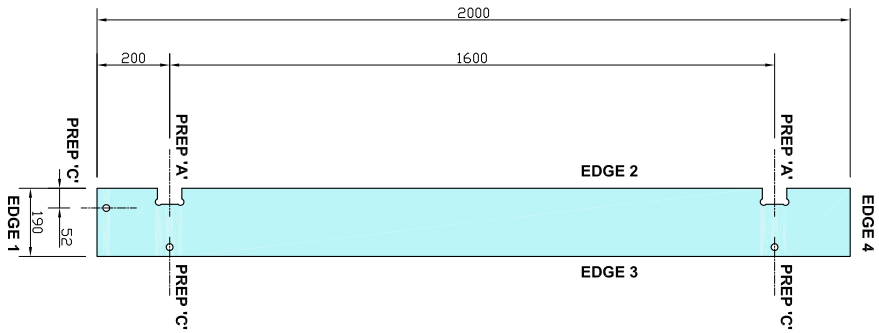

FRAMELESS GLASS SOLUTIONS - FIXED DOOR GLASS

EDGE 2 - EXAMPLE OPTIONS
(SCALE 1:5 (A4))

90 DEGREE CORNER HINGE OPTIONS:-
SH/APH/H09
SH/PAS/H05

GLASS TO GLASS HINGE OPTIONS:-
SH/APH/H02
SH/PAS/H05