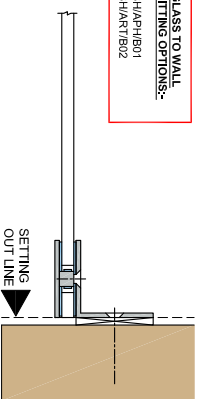

FRAMELESS GLASS SOLUTIONS - FIXED DOOR GLASS

90 DEGREE CORNER HINGE OPTIONS:-
SH/APH/H09
SH/PAS/H05

GLASS TO GLASS HINGE OPTIONS:-
SH/APH/H02
SH/PAS/H05

90 DEGREE GLASS FITTING OPTIONS:-
SH/APH/B02
SH/ART/B02

GLASS TO WALL FITTING OPTIONS:-
SH/APH/B01
SH/ART/B02

VERTICAL SECTION THROUGH GLASS

(SCALE 1:5 (A4))

GLASS TO FLOOR FITTING OPTIONS:-
SH/APH/B01
SH/ART/B02

NOTES/SPECIFICATION:

GLASS SUPPLIED IN 8mm CLEAR TOUGHENED GLASS PANES, WITH POLISHED EDGES TO ALL SIDES. ALL TO BS EN12150-1
GLASS SUPPLIED COMPLETE WITH GLASS PREPARATION DETAILS, TO SUIT OUR STANDARD FITTING COMPONENTS (AS LISTED).

(NOTE - FRAMELESS GLASS SOLUTIONS CAN DESIGN/PROVIDE BESPOKE GLASS PANES IF REQUIRED. TYPICAL VARIATIONS INCLUDE FINISH, SHAPING AND DIMENSIONAL (INCLUDING GLASS THICKNESS))

The Vision Group,
6 Barnes Close,
Brandon, Suffolk
IP27 0NY

TEL: +44 (0)1842 816086
FAX: +44 (0)1842 815515
WEB: www.spiralhardware.co.uk
E-MAIL: info@spiralhardware.co.uk

Copyright (c) - April 2008. All Rights Reserved

PRODUCT REF: FGS/APG/F01

DESCRIPTION: STANDARD STOCKED GLASS DIMENSIONED ELEVATIONS AND PRODUCT COMPATIBILITY DETAILS

DRAWING REF: FGS/APG/F01 - 001