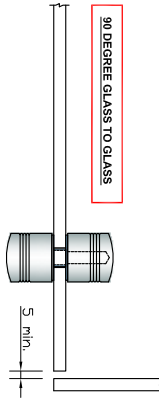

FRAMELESS GLASS SOLUTIONS - DOOR GLASS

VERTICAL SECTION THROUGH GLASS

(SCALE 1:5 (A4))

- COMPATIBLE DOOR KNOB OPTIONS:-**
- SHAPRH01
 - SHAPRH02
 - SHAPRH03
 - SHAPRH04
 - SHAPRH05
 - SHAPRH06
 - SHAPRH07
 - SHAPRH08
 - SHAPRH09
 - SHAPRH10

EDGE 2 - EXAMPLE OPTIONS

(SCALE 1:5 (A4))

EDGE 3 - EXAMPLE OPTIONS

(SCALE 1:5 (A4))

NOTES/SPECIFICATION:

GLASS SUPPLIED IN 8mm CLEAR TOUGHENED GLASS PANES, WITH POLISHED EDGES TO ALL SIDES. ALL TO BS EN12150-1

GLASS SUPPLIED COMPLETE WITH GLASS PREPERATION DETAILS, TO SUIT OUR STANDARD FITTING COMPONENTS (AS LISTED).

(NOTE - FRAMELESS GLASS SOLUTIONS CAN DESIGN/PROVIDE BESPOKE GLASS PANES IF REQUIRED. TYPICAL VARIATIONS INCLUDE FINISH, SHAPING AND DIMENSIONAL (INCLUDING GLASS THICKNESS))