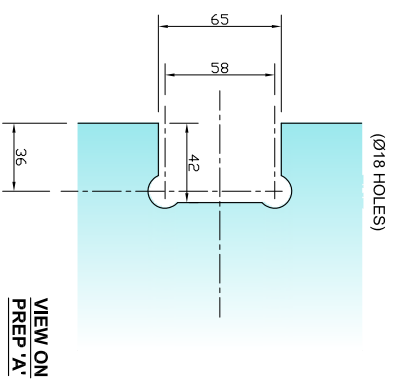

FRAMELESS GLASS SOLUTIONS - DOOR GLASS

VERTICAL SECTION THROUGH GLASS

(SCALE 1:5 (A4))

- COMPATIBLE DOOR KNOB OPTIONS:-**
- SHAPRH01
 - SHAPRH02
 - SHAPRH03
 - SHAPRH04
 - SHAPRH05
 - SHAPRH06
 - SHAPRH07
 - SHAPRH08
 - SHAPRH09
 - SHAPRH10

EDGE 2 - EXAMPLE OPTIONS

(SCALE 1:5 (A4))

EDGE 3 - EXAMPLE OPTIONS

(SCALE 1:5 (A4))

NOTES/SPECIFICATION:

GLASS SUPPLIED IN 8mm CLEAR TOUGHENED GLASS PANES, WITH POLISHED EDGES TO ALL SIDES. ALL TO BS EN12150-1