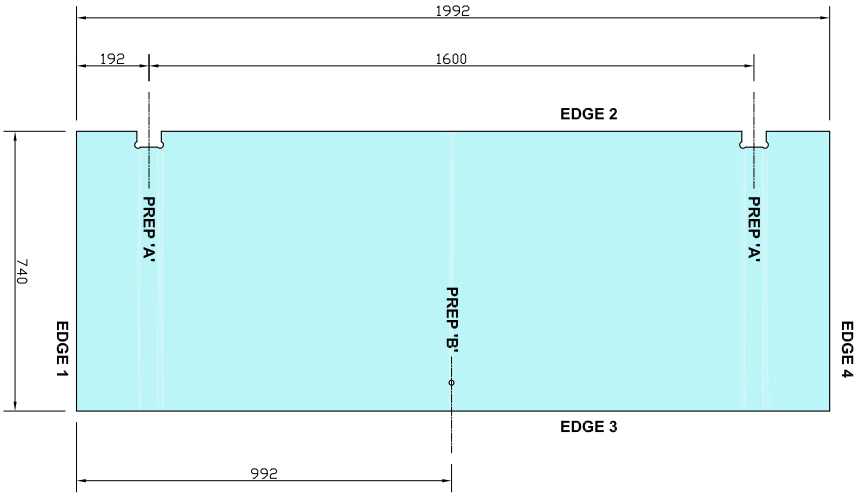

FRAMELESS GLASS SOLUTIONS - DOOR GLASS

VERTICAL SECTION THROUGH GLASS

(SCALE 1:5 (A4))

- COMPATIBLE DOOR KNOB OPTIONS:-**
- SHAPRH01
 - SHAPRH02
 - SHAPRH03
 - SHAPRH04
 - SHAPRH05
 - SHAPRH06
 - SHAPRH07
 - SHAPRH08
 - SHAPRH09
 - SHAPRH10

EDGE 2 - EXAMPLE OPTIONS

(SCALE 1:5 (A4))

EDGE 3 - EXAMPLE OPTIONS

(SCALE 1:5 (A4))

NOTES/SPECIFICATION:

GLASS SUPPLIED IN 8mm CLEAR TOUGHENED GLASS PANES, WITH POLISHED EDGES TO ALL SIDES. ALL TO BS EN12150-1