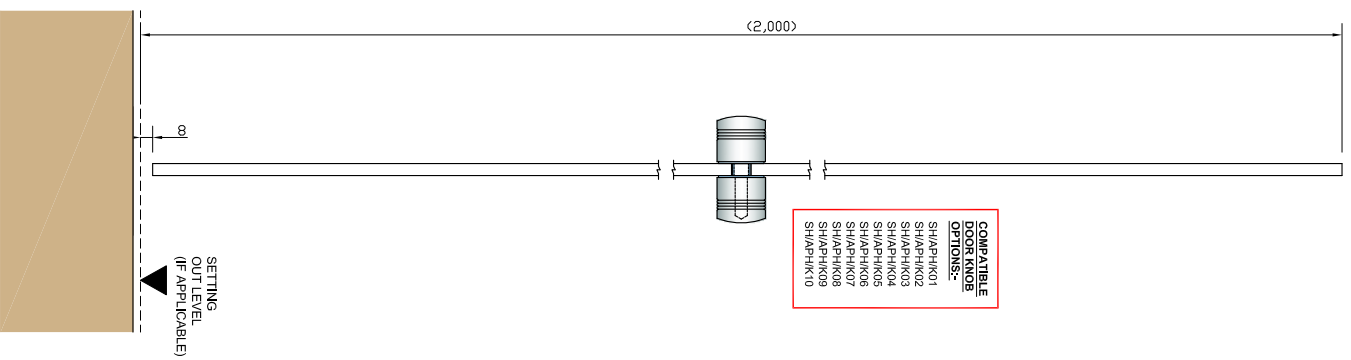

FRAMELESS GLASS SOLUTIONS - DOOR GLASS

VERTICAL SECTION THROUGH GLASS

(SCALE 1:5 (A4))

- COMPATIBLE DOOR KNOB OPTIONS:-**
- SHAPRH01
 - SHAPRH02
 - SHAPRH03
 - SHAPRH04
 - SHAPRH05
 - SHAPRH06
 - SHAPRH07
 - SHAPRH08
 - SHAPRH09
 - SHAPRH10

EDGE 2 - EXAMPLE OPTIONS

(SCALE 1:5 (A4))

EDGE 3 - EXAMPLE OPTIONS

(SCALE 1:5 (A4))

NOTES/SPECIFICATION:

GLASS SUPPLIED IN 8mm CLEAR TOUGHENED GLASS PANES, WITH POLISHED EDGES TO ALL SIDES. ALL TO BS EN12150-1