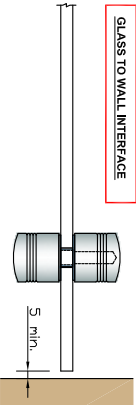

FRAMELESS GLASS SOLUTIONS - DOOR GLASS

VERTICAL SECTION THROUGH GLASS

(SCALE 1:5 (A4))

- COMPATIBLE DOOR KNOB OPTIONS:-**
- SHAPRH01
 - SHAPRH02
 - SHAPRH03
 - SHAPRH04
 - SHAPRH05
 - SHAPRH06
 - SHAPRH07
 - SHAPRH08
 - SHAPRH09
 - SHAPRH10

EDGE 2 - EXAMPLE OPTIONS

(SCALE 1:5 (A4))

EDGE 3 - EXAMPLE OPTIONS

(SCALE 1:5 (A4))

NOTES/SPECIFICATION:

GLASS SUPPLIED IN 8mm CLEAR TOUGHENED GLASS PANES, WITH POLISHED EDGES TO ALL SIDES. ALL TO BS EN12150-1

GLASS SUPPLIED COMPLETE WITH GLASS PREPERATION DETAILS, TO SUIT OUR STANDARD FITTING COMPONENTS (AS LISTED).

(NOTE - FRAMELESS GLASS SOLUTIONS CAN DESIGN/PROVIDE BESPOKE GLASS PANES IF REQUIRED. TYPICAL VARIATIONS INCLUDE FINISH, SHAPING AND DIMENSIONAL (INCLUDING GLASS THICKNESS))