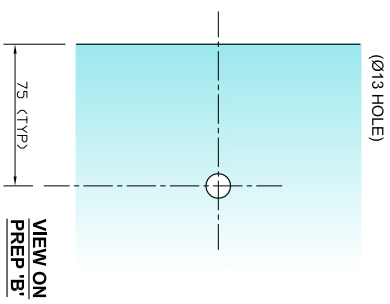

FRAMELESS GLASS SOLUTIONS - DOOR GLASS

VERTICAL SECTION THROUGH GLASS

(SCALE 1:5 (A4))

- COMPATIBLE DOOR KNOB OPTIONS:-**
- SHAPRH01
 - SHAPRH02
 - SHAPRH03
 - SHAPRH04
 - SHAPRH05
 - SHAPRH06
 - SHAPRH07
 - SHAPRH08
 - SHAPRH09
 - SHAPRH10

EDGE 2 - EXAMPLE OPTIONS

(SCALE 1:5 (A4))

EDGE 3 - EXAMPLE OPTIONS

(SCALE 1:5 (A4))

NOTES/SPECIFICATION:

GLASS SUPPLIED IN 8mm CLEAR TOUGHENED GLASS PANES, WITH POLISHED EDGES TO ALL SIDES. ALL TO BS EN12150-1