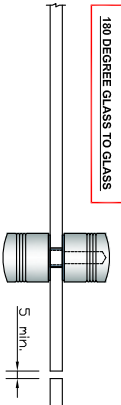

FRAMELESS GLASS SOLUTIONS - DOOR GLASS

VERTICAL SECTION THROUGH GLASS

(SCALE 1:5 (A4))

- COMPATIBLE DOOR KNOB OPTIONS:-**
- SHAPRH01
 - SHAPRH02
 - SHAPRH03
 - SHAPRH04
 - SHAPRH05
 - SHAPRH06
 - SHAPRH07
 - SHAPRH08
 - SHAPRH09
 - SHAPRH10

EDGE 2 - EXAMPLE OPTIONS

(SCALE 1:5 (A4))

EDGE 3 - EXAMPLE OPTIONS

(SCALE 1:5 (A4))

NOTES/SPECIFICATION:

GLASS SUPPLIED IN 8mm CLEAR TOUGHENED GLASS PANES, WITH POLISHED EDGES TO ALL SIDES. ALL TO BS EN12150-1