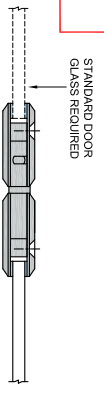

FRAMELESS GLASS SOLUTIONS - FIXED DOOR GLASS

EDGE 2 - EXAMPLE OPTIONS
(SCALE 1:5 (A4))

90 DEGREE CORNER HINGE OPTIONS:-
SH/APH/H09
SH/PAS/H05

GLASS TO GLASS HINGE OPTIONS:-
SH/APH/H02
SH/PAS/H05

EDGE 3 - EXAMPLE OPTIONS
(SCALE 1:5 (A4))

90 DEGREE GLASS FITTING OPTIONS:-
SH/APH/B02
SH/ART/B02

GLASS TO WALL FITTING OPTIONS:-
SH/APH/B01
SH/ART/B02

VERTICAL SECTION THROUGH GLASS

(SCALE 1:5 (A4))

COMPATIBLE TIE BAR AND HEAD RAIL PRODUCTS:-
SH/APH/T01
SH/APH/T02
SH/APH/T03
SH/APH/T04
SH/APH/T05
SH/APH/T06
SH/APH/T07
SH/APH/T08
SH/APH/T09
SH/APH/T10
SH/APH/T11
SH/APH/T12
SH/APH/T13

GLASS TO FLOOR FITTING OPTIONS:-
SH/APH/B01
SH/ART/B02

NOTES/SPECIFICATION:

GLASS SUPPLIED IN 8mm CLEAR TOUGHENED GLASS PANES, WITH POLISHED EDGES TO ALL SIDES. ALL TO BS EN12150-1
GLASS SUPPLIED COMPLETE WITH GLASS PREPERATION DETAILS, TO SUIT OUR STANDARD FITTING COMPONENTS (AS LISTED).
(NOTE - FRAMELESS GLASS SOLUTIONS CAN DESIGN/PROVIDE BESPOKE GLASS PANES IF REQUIRED. TYPICAL VARIATIONS INCLUDE FINISH, SHAPING AND DIMENSIONAL (INCLUDING GLASS THICKNESS))