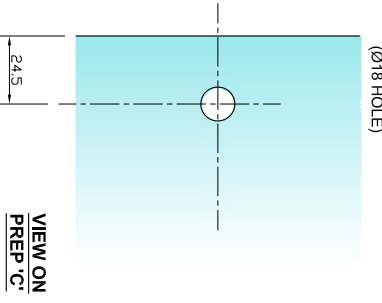

FRAMELESS GLASS SOLUTIONS - FIXED DOOR GLASS

EDGE 2 - EXAMPLE OPTIONS
(SCALE 1:5 (A4))

90 DEGREE CORNER HINGE OPTIONS:-
SH/APH/H09
SH/PAS/H05

GLASS TO GLASS HINGE OPTIONS:-
SH/APH/H02
SH/PAS/H05

EDGE 3 - EXAMPLE OPTIONS
(SCALE 1:5 (A4))

90 DEGREE GLASS FITTING OPTIONS:-
SH/APH/B02
SH/ART/B02

GLASS TO WALL FITTING OPTIONS:-
SH/APH/B01
SH/ART/B02

VERTICAL SECTION THROUGH GLASS

(SCALE 1:5 (A4))

COMPATIBLE TIE BAR AND HEAD RAIL PRODUCTS:-
SH/APH/T01
SH/APH/T02
SH/APH/T03
SH/APH/T04
SH/APH/T05
SH/APH/T06
SH/APH/T07
SH/APH/T08
SH/APH/T09
SH/APH/T10
SH/APH/T11
SH/APH/T12
SH/APH/T13