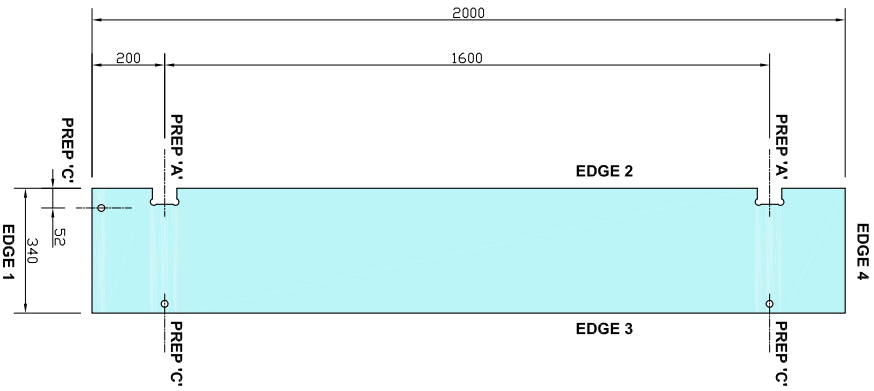

FRAMELESS GLASS SOLUTIONS - FIXED DOOR GLASS

EDGE 2 - EXAMPLE OPTIONS
(SCALE 1:5 (A4))

90 DEGREE CORNER HINGE OPTIONS:-
SH/APH/H09
SH/PAS/H05

GLASS TO GLASS HINGE OPTIONS:-
SH/APH/H02
SH/PAS/H05

EDGE 3 - EXAMPLE OPTIONS
(SCALE 1:5 (A4))

90 DEGREE GLASS FITTING OPTIONS:-
SH/APH/B02
SH/ART/B02

GLASS TO WALL FITTING OPTIONS:-
SH/APH/B01
SH/ART/B02

VERTICAL SECTION THROUGH GLASS

(SCALE 1:5 (A4))

COMPATIBLE TIE BAR AND HEAD RAIL PRODUCTS:-
SH/APH/T01
SH/APH/T02
SH/APH/T03
SH/APH/T04
SH/APH/T05
SH/APH/T06
SH/APH/T07
SH/APH/T08
SH/APH/T09
SH/APH/T10
SH/APH/T11
SH/APH/T12
SH/APH/T13

GLASS TO FLOOR FITTING OPTIONS:-
SH/APH/B01
SH/ART/B02

NOTES/SPECIFICATION:

GLASS SUPPLIED IN 8mm CLEAR TOUGHENED GLASS PANES, WITH POLISHED EDGES TO ALL SIDES. ALL TO BS EN12150-1
GLASS SUPPLIED COMPLETE WITH GLASS PREPERATION DETAILS, TO SUIT OUR STANDARD FITTING COMPONENTS (AS LISTED).
(NOTE - FRAMELESS GLASS SOLUTIONS CAN DESIGN/PROVIDE BESPOKE GLASS PANES IF REQUIRED. TYPICAL VARIATIONS INCLUDE FINISH, SHAPING AND DIMENSIONAL (INCLUDING GLASS THICKNESS))