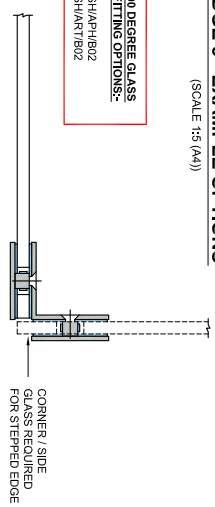

FRAMELESS GLASS SOLUTIONS - FIXED DOOR GLASS

EDGE 2 - EXAMPLE OPTIONS
(SCALE 1:5 (A4))

90 DEGREE CORNER HINGE OPTIONS:-
SH/APH/H09
SH/PAS/H05

GLASS TO GLASS HINGE OPTIONS:-
SH/APH/H02
SH/PAS/H05

EDGE 3 - EXAMPLE OPTIONS
(SCALE 1:5 (A4))

90 DEGREE GLASS FITTING OPTIONS:-
SH/APH/B02
SH/ART/B02

GLASS TO WALL FITTING OPTIONS:-
SH/APH/B01
SH/ART/B02

VERTICAL SECTION THROUGH GLASS

(SCALE 1:5 (A4))

COMPATIBLE TIE BAR AND HEAD RAIL PRODUCTS:-
SH/APH/T01
SH/APH/T02
SH/APH/T03
SH/APH/T04
SH/APH/T05
SH/APH/T06
SH/APH/T07
SH/APH/T08
SH/APH/T09
SH/APH/T10
SH/APH/T11
SH/APH/T12
SH/APH/T13

GLASS TO FLOOR FITTING OPTIONS:-
SH/APH/B01
SH/ART/B02

NOTES/SPECIFICATION:

GLASS SUPPLIED IN 8mm CLEAR TOUGHENED GLASS PANES, WITH POLISHED EDGES TO ALL SIDES. ALL TO BS EN12150-1
GLASS SUPPLIED COMPLETE WITH GLASS PREPERATION DETAILS, TO SUIT OUR STANDARD FITTING COMPONENTS (AS LISTED).
(NOTE - FRAMELESS GLASS SOLUTIONS CAN DESIGN/PROVIDE BESPOKE GLASS PANES IF REQUIRED. TYPICAL VARIATIONS INCLUDE FINISH, SHAPING AND DIMENSIONAL (INCLUDING GLASS THICKNESS))