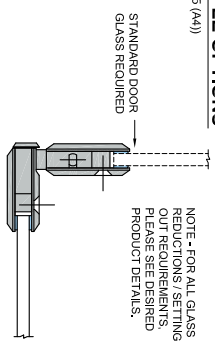

FRAMELESS GLASS SOLUTIONS - FIXED DOOR GLASS

EDGE 2 - EXAMPLE OPTIONS
(SCALE 1:5 (A4))

90 DEGREE CORNER HINGE OPTIONS:-
SH/APH/H09
SH/PAS/H05

GLASS TO GLASS HINGE OPTIONS:-
SH/APH/H02
SH/PAS/H05

EDGE 3 - EXAMPLE OPTIONS
(SCALE 1:5 (A4))

90 DEGREE GLASS FITTING OPTIONS:-
SH/APH/B02
SH/ART/B02

GLASS TO WALL FITTING OPTIONS:-
SH/APH/B01
SH/ART/B02

VERTICAL SECTION THROUGH GLASS

(SCALE 1:5 (A4))

COMPATIBLE TIE BAR AND HEAD RAIL PRODUCTS:-
SH/APH/T01
SH/APH/T02
SH/APH/T03
SH/APH/T04
SH/APH/T05
SH/APH/T06
SH/APH/T07
SH/APH/T08
SH/APH/T09
SH/APH/T10
SH/APH/T11
SH/APH/T12
SH/APH/T13

GLASS TO FLOOR FITTING OPTIONS:-
SH/APH/B01
SH/ART/B02

NOTES/SPECIFICATION:

GLASS SUPPLIED IN 8mm CLEAR TOUGHENED GLASS PANES, WITH POLISHED EDGES TO ALL SIDES. ALL TO BS EN12150-1
GLASS SUPPLIED COMPLETE WITH GLASS PREPERATION DETAILS, TO SUIT OUR STANDARD FITTING COMPONENTS (AS LISTED).
(NOTE - FRAMELESS GLASS SOLUTIONS CAN DESIGN/PROVIDE BESPOKE GLASS PANES IF REQUIRED. TYPICAL VARIATIONS INCLUDE FINISH, SHAPING AND DIMENSIONAL (INCLUDING GLASS THICKNESS))