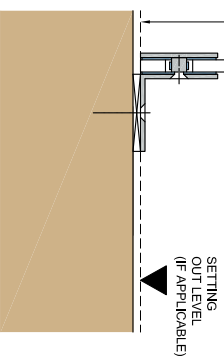

FRAMELESS GLASS SOLUTIONS - FIXED DOOR GLASS

EDGE 2 - EXAMPLE OPTIONS
(SCALE 1:5 (A4))

90 DEGREE CORNER HINGE OPTIONS:-
SH/APH/H09
SH/PAS/H05

GLASS TO GLASS HINGE OPTIONS:-
SH/APH/H02
SH/PAS/H05

EDGE 3 - EXAMPLE OPTIONS
(SCALE 1:5 (A4))

90 DEGREE GLASS FITTING OPTIONS:-
SH/APH/B02
SH/ART/B02

GLASS TO WALL FITTING OPTIONS:-
SH/APH/B01
SH/ART/B02

VERTICAL SECTION THROUGH GLASS

(SCALE 1:5 (A4))

COMPATIBLE TIE BAR AND HEAD RAIL PRODUCTS:-
SH/APH/T01
SH/APH/T02
SH/APH/T03
SH/APH/T04
SH/APH/T05
SH/APH/T06
SH/APH/T07
SH/APH/T08
SH/APH/T09
SH/APH/T10
SH/APH/T11
SH/APH/T12
SH/APH/T13

GLASS TO FLOOR FITTING OPTIONS:-
SH/APH/B01
SH/ART/B02

NOTES/SPECIFICATION:

GLASS SUPPLIED IN 8mm CLEAR TOUGHENED GLASS PANES, WITH POLISHED EDGES TO ALL SIDES. ALL TO BS EN12150-1
GLASS SUPPLIED COMPLETE WITH GLASS PREPERATION DETAILS, TO SUIT OUR STANDARD FITTING COMPONENTS (AS LISTED).
(NOTE - FRAMELESS GLASS SOLUTIONS CAN DESIGN/PROVIDE BESPOKE GLASS PANES IF REQUIRED. TYPICAL VARIATIONS INCLUDE FINISH, SHAPING AND DIMENSIONAL (INCLUDING GLASS THICKNESS))