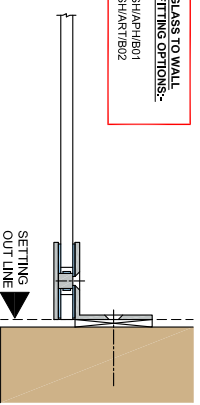

FRAMELESS GLASS SOLUTIONS - FIXED DOOR GLASS

EDGE 2 - EXAMPLE OPTIONS
(SCALE 1:5 (A4))

90 DEGREE CORNER HINGE OPTIONS:-
SH/APH/H09
SH/PAS/H05

GLASS TO GLASS HINGE OPTIONS:-
SH/APH/H02
SH/PAS/H05

EDGE 3 - EXAMPLE OPTIONS
(SCALE 1:5 (A4))

90 DEGREE GLASS FITTING OPTIONS:-
SH/APH/B02
SH/ART/B02

GLASS TO WALL FITTING OPTIONS:-
SH/APH/B01
SH/ART/B02

VERTICAL SECTION THROUGH GLASS

(SCALE 1:5 (A4))

COMPATIBLE TIE BAR AND HEAD RAIL PRODUCTS:-
SH/APH/T01
SH/APH/T02
SH/APH/T03
SH/APH/T04
SH/APH/T05
SH/APH/T06
SH/APH/T07
SH/APH/T08
SH/APH/T09
SH/APH/T10
SH/APH/T11
SH/APH/T12
SH/APH/T13

GLASS TO FLOOR FITTING OPTIONS:-
SH/APH/B01
SH/ART/B02

NOTES/SPECIFICATION:

GLASS SUPPLIED IN 8mm CLEAR TOUGHENED GLASS PANES, WITH POLISHED EDGES TO ALL SIDES. ALL TO BS EN12150-1
GLASS SUPPLIED COMPLETE WITH GLASS PREPERATION DETAILS, TO SUIT OUR STANDARD FITTING COMPONENTS (AS LISTED).
(NOTE - FRAMELESS GLASS SOLUTIONS CAN DESIGN/PROVIDE BESPOKE GLASS PANES IF REQUIRED. TYPICAL VARIATIONS INCLUDE FINISH, SHAPING AND DIMENSIONAL (INCLUDING GLASS THICKNESS))