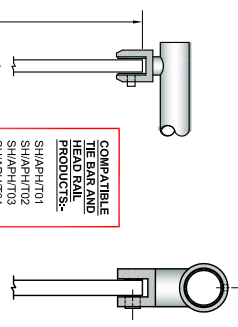

FRAMELESS GLASS SOLUTIONS - FIXED DOOR GLASS

EDGE 2 - EXAMPLE OPTIONS
(SCALE 1:5 (A4))

90 DEGREE CORNER HINGE OPTIONS:-
SH/APH/H09
SH/PAS/H05

GLASS TO GLASS HINGE OPTIONS:-
SH/APH/H02
SH/PAS/H05

EDGE 3 - EXAMPLE OPTIONS
(SCALE 1:5 (A4))

90 DEGREE GLASS FITTING OPTIONS:-
SH/APH/B02
SH/ART/B02

GLASS TO WALL FITTING OPTIONS:-
SH/APH/B01
SH/ART/B02

VERTICAL SECTION THROUGH GLASS

(SCALE 1:5 (A4))

COMPATIBLE TIE BAR AND HEAD RAIL PRODUCTS:-
SH/APH/T01
SH/APH/T02
SH/APH/T03
SH/APH/T04
SH/APH/T05
SH/APH/T06
SH/APH/T07
SH/APH/T08
SH/APH/T09
SH/APH/T10
SH/APH/T11
SH/APH/T12
SH/APH/T13

GLASS TO FLOOR FITTING OPTIONS:-
SH/APH/B01
SH/ART/B02

NOTES/SPECIFICATION:

GLASS SUPPLIED IN 8mm CLEAR TOUGHENED GLASS PANES, WITH POLISHED EDGES TO ALL SIDES. ALL TO BS EN12150-1
GLASS SUPPLIED COMPLETE WITH GLASS PREPERATION DETAILS, TO SUIT OUR STANDARD FITTING COMPONENTS (AS LISTED).
(NOTE - FRAMELESS GLASS SOLUTIONS CAN DESIGN/PROVIDE BESPOKE GLASS PANES IF REQUIRED. TYPICAL VARIATIONS INCLUDE FINISH, SHAPING AND DIMENSIONAL (INCLUDING GLASS THICKNESS))