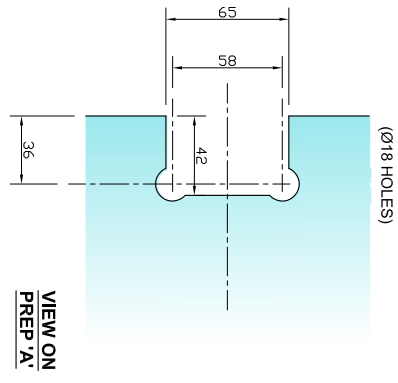

FRAMELESS GLASS SOLUTIONS - FIXED DOOR GLASS

EDGE 2 - EXAMPLE OPTIONS
(SCALE 1:5 (A4))

90 DEGREE CORNER HINGE OPTIONS:-
SH/APH/H09
SH/PAS/H05

GLASS TO GLASS HINGE OPTIONS:-
SH/APH/H02
SH/PAS/H05

EDGE 3 - EXAMPLE OPTIONS
(SCALE 1:5 (A4))

90 DEGREE GLASS FITTING OPTIONS:-
SH/APH/B02
SH/ART/B02

GLASS TO WALL FITTING OPTIONS:-
SH/APH/B01
SH/ART/B02

VERTICAL SECTION THROUGH GLASS

(SCALE 1:5 (A4))

COMPATIBLE TIE BAR AND HEAD RAIL PRODUCTS:-
SH/APH/T01
SH/APH/T02
SH/APH/T03
SH/APH/T04
SH/APH/T05
SH/APH/T06
SH/APH/T07
SH/APH/T08
SH/APH/T09
SH/APH/T10
SH/APH/T11
SH/APH/T12
SH/APH/T13

GLASS TO FLOOR FITTING OPTIONS:-
SH/APH/B01
SH/ART/B02

NOTES/SPECIFICATION:

GLASS SUPPLIED IN 8mm CLEAR TOUGHENED GLASS PANES, WITH POLISHED EDGES TO ALL SIDES. ALL TO BS EN12150-1
GLASS SUPPLIED COMPLETE WITH GLASS PREPERATION DETAILS, TO SUIT OUR STANDARD FITTING COMPONENTS (AS LISTED).
(NOTE - FRAMELESS GLASS SOLUTIONS CAN DESIGN/PROVIDE BESPOKE GLASS PANES IF REQUIRED. TYPICAL VARIATIONS INCLUDE FINISH, SHAPING AND DIMENSIONAL (INCLUDING GLASS THICKNESS))