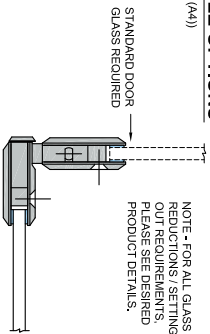

EDGE 2 - EXAMPLE OPTIONS

(SCALE 1:5 (A4))

90 DEGREE CORNER HINGE OPTIONS:-
SH/AP/H/09
SH/PAS/H/05