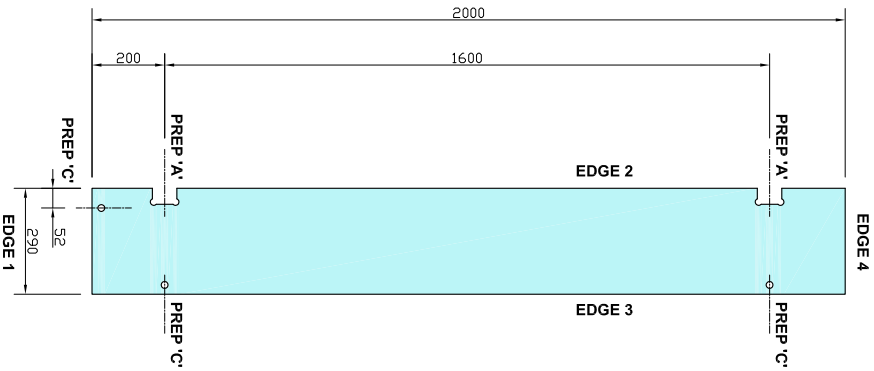

FRAMELESS GLASS SOLUTIONS - FIXED DOOR GLASS

VERTICAL SECTION THROUGH GLASS

(SCALE 1:5 (A4))

COMPATIBLE TIE BAR AND HEAD RAIL PRODUCTS:-
 SH/AP/H/01
 SH/AP/H/02
 SH/AP/H/03
 SH/AP/H/04
 SH/AP/H/05
 SH/AP/H/06
 SH/AP/H/07
 SH/AP/H/08
 SH/AP/H/09
 SH/AP/H/10
 SH/AP/H/11
 SH/AP/H/12
 SH/AP/H/13

NOTES/SPECIFICATION:

GLASS SUPPLIED IN 8mm CLEAR TOUGHENED GLASS PANES, WITH POLISHED EDGES TO ALL SIDES. ALL TO BS EN12150-1
 GLASS SUPPLIED COMPLETE WITH GLASS PREPARATION DETAILS, TO SUIT OUR STANDARD FITTING COMPONENTS (AS LISTED).

(NOTE - FRAMELESS GLASS SOLUTIONS CAN DESIGN/PROVIDE BESPOKE GLASS PANES IF REQUIRED. TYPICAL VARIATIONS INCLUDE FINISH, SHAPING AND DIMENSIONAL (INCLUDING GLASS THICKNESS))

EDGE 2 - EXAMPLE OPTIONS

(SCALE 1:5 (A4))

90 DEGREE CORNER HINGE OPTIONS:-
 SH/AP/H/09
 SH/PAS/H/05

GLASS TO GLASS HINGE OPTIONS:-
 SH/AP/H/02
 SH/PAS/H/05

EDGE 3 - EXAMPLE OPTIONS

(SCALE 1:5 (A4))

90 DEGREE GLASS FITTING OPTIONS:-
 SH/AP/H/02
 SH/AP/H/02