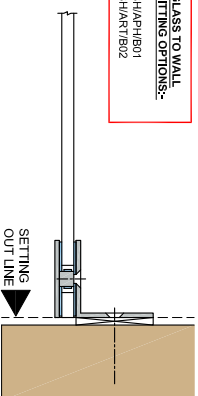

90 DEGREE CORNER HINGE OPTIONS:-
 SH/AP/H/09
 SH/PAS/H/05

GLASS TO GLASS HINGE OPTIONS:-
 SH/AP/H/02
 SH/PAS/H/05

EDGE 3 - EXAMPLE OPTIONS

(SCALE 1:5 (A4))

90 DEGREE GLASS FITTING OPTIONS:-
 SH/AP/H/02
 SH/AP/H/02

GLASS TO WALL FITTING OPTIONS:-
 SH/AP/H/01
 SH/AP/H/02

GLASS TO FLOOR FITTING OPTIONS:-
 SH/AP/H/01
 SH/AP/H/02

The Vision Group,
 6 Barnes Close,
 Brandon, Suffolk
 IP27 0NY

TEL: +44 (0)1842 816086
 FAX: +44 (0)1842 815515
 WEB: www.spiralhardware.co.uk
 E-MAIL: info@spiralhardware.co.uk