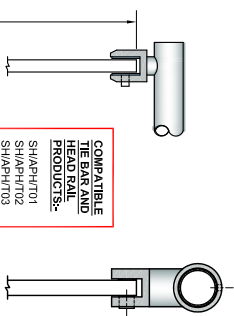

FRAMELESS GLASS SOLUTIONS - FIXED DOOR GLASS

VERTICAL SECTION THROUGH GLASS

(SCALE 1:5 (A4))

COMPATIBLE TIE BAR AND HEAD RAIL PRODUCTS:-
 SH/AP/H/01
 SH/AP/H/02
 SH/AP/H/03
 SH/AP/H/04
 SH/AP/H/05
 SH/AP/H/06
 SH/AP/H/07
 SH/AP/H/08
 SH/AP/H/09
 SH/AP/H/10
 SH/AP/H/11
 SH/AP/H/12
 SH/AP/H/13

NOTES/SPECIFICATION:

GLASS SUPPLIED IN 8mm CLEAR TOUGHENED GLASS PANES, WITH POLISHED EDGES TO ALL SIDES. ALL TO BS EN12150-1
 GLASS SUPPLIED COMPLETE WITH GLASS PREPARATION DETAILS, TO SUIT OUR STANDARD FITTING COMPONENTS (AS LISTED).