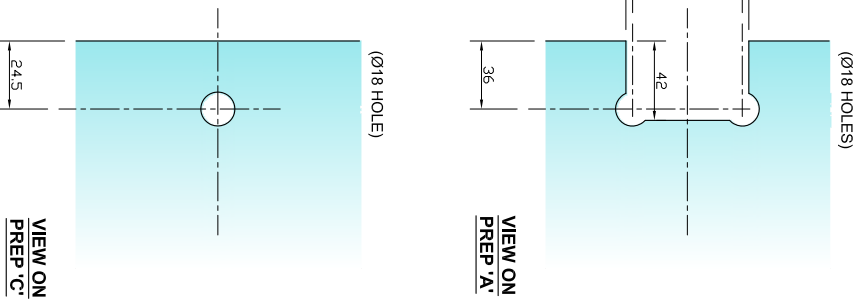

FRAMELESS GLASS SOLUTIONS - FIXED DOOR GLASS

VERTICAL SECTION THROUGH GLASS

(SCALE 1:5 (A4))

COMPATIBLE TIE BAR AND HEAD RAIL PRODUCTS:-
 SH/AP/H/01
 SH/AP/H/02
 SH/AP/H/03
 SH/AP/H/04
 SH/AP/H/05
 SH/AP/H/06
 SH/AP/H/07
 SH/AP/H/08
 SH/AP/H/09
 SH/AP/H/10
 SH/AP/H/11
 SH/AP/H/12
 SH/AP/H/13

NOTES/SPECIFICATION:

GLASS SUPPLIED IN 8mm CLEAR TOUGHENED GLASS PANES, WITH POLISHED EDGES TO ALL SIDES. ALL TO BS EN12150-1
 GLASS SUPPLIED COMPLETE WITH GLASS PREPARATION DETAILS, TO SUIT OUR STANDARD FITTING COMPONENTS (AS LISTED).

(NOTE - FRAMELESS GLASS SOLUTIONS CAN DESIGN/PROVIDE BESPOKE GLASS PANES IF REQUIRED. TYPICAL VARIATIONS INCLUDE FINISH, SHAPING AND DIMENSIONAL (INCLUDING GLASS THICKNESS))

EDGE 2 - EXAMPLE OPTIONS

(SCALE 1:5 (A4))

90 DEGREE CORNER HINGE OPTIONS:-
 SH/AP/H/09
 SH/PAS/H/05

GLASS TO GLASS HINGE OPTIONS:-
 SH/AP/H/02
 SH/PAS/H/05

EDGE 3 - EXAMPLE OPTIONS

(SCALE 1:5 (A4))

90 DEGREE GLASS FITTING OPTIONS:-
 SH/AP/H/02
 SH/AP/H/02