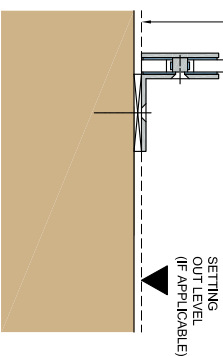

FRAMELESS GLASS SOLUTIONS - FIXED DOOR GLASS

VERTICAL SECTION THROUGH GLASS

(SCALE 1:5 (A4))

COMPATIBLE TIE BAR AND HEAD RAIL PRODUCTS:-
 SH/AP/H/01
 SH/AP/H/02
 SH/AP/H/03
 SH/AP/H/04
 SH/AP/H/05
 SH/AP/H/06
 SH/AP/H/07
 SH/AP/H/08
 SH/AP/H/09
 SH/AP/H/10
 SH/AP/H/11
 SH/AP/H/12
 SH/AP/H/13

(NOTE - FRAMELESS GLASS SOLUTIONS CAN DESIGN/PROVIDE BESPOKE GLASS PANES IF REQUIRED. TYPICAL VARIATIONS INCLUDE FINISH, SHAPING AND DIMENSIONAL (INCLUDING GLASS THICKNESS))

EDGE 2 - EXAMPLE OPTIONS

(SCALE 1:5 (A4))

90 DEGREE CORNER HINGE OPTIONS:-
 SH/AP/H/09
 SH/PAS/H/05

GLASS TO GLASS HINGE OPTIONS:-
 SH/AP/H/02
 SH/PAS/H/05

EDGE 3 - EXAMPLE OPTIONS

(SCALE 1:5 (A4))

90 DEGREE GLASS FITTING OPTIONS:-
 SH/AP/H/02
 SH/AP/H/02

GLASS TO WALL FITTING OPTIONS:-
 SH/AP/H/01
 SH/AP/H/02

GLASS TO FLOOR FITTING OPTIONS:-
 SH/AP/H/01
 SH/AP/H/02

The Vision Group,
 6 Barnes Close,
 Brandon, Suffolk
 IP27 0NY

TEL: +44 (0)1842 816086
 FAX: +44 (0)1842 815515
 WEB: www.spiralhardware.co.uk
 E-MAIL: info@spiralhardware.co.uk