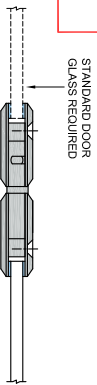

FRAMELESS GLASS SOLUTIONS - FIXED DOOR GLASS

VERTICAL SECTION THROUGH GLASS

(SCALE 1:5 (A4))

COMPATIBLE TIE BAR AND HEAD RAIL PRODUCTS:-
 SH/AP/H/01
 SH/AP/H/02
 SH/AP/H/03
 SH/AP/H/04
 SH/AP/H/05
 SH/AP/H/06
 SH/AP/H/07
 SH/AP/H/08
 SH/AP/H/09
 SH/AP/H/10
 SH/AP/H/11
 SH/AP/H/12
 SH/AP/H/13

(NOTE - FRAMELESS GLASS SOLUTIONS CAN DESIGN/PROVIDE BESPOKE GLASS PANES IF REQUIRED. TYPICAL VARIATIONS INCLUDE FINISH, SHAPING AND DIMENSIONAL (INCLUDING GLASS THICKNESS))

EDGE 2 - EXAMPLE OPTIONS

(SCALE 1:5 (A4))

90 DEGREE CORNER HINGE OPTIONS:-
 SH/AP/H/09
 SH/PAS/H/05

GLASS TO GLASS HINGE OPTIONS:-
 SH/AP/H/02
 SH/PAS/H/05

EDGE 3 - EXAMPLE OPTIONS

(SCALE 1:5 (A4))

90 DEGREE GLASS FITTING OPTIONS:-
 SH/AP/H/02
 SH/AP/H/02

GLASS TO WALL FITTING OPTIONS:-
 SH/AP/H/01
 SH/AP/H/02

GLASS TO FLOOR FITTING OPTIONS:-
 SH/AP/H/01
 SH/AP/H/02

The Vision Group,
 6 Barnes Close,
 Brandon, Suffolk
 IP27 0NY

TEL: +44 (0)1842 816086
 FAX: +44 (0)1842 815515
 WEB: www.spiralhardware.co.uk
 E-MAIL: info@spiralhardware.co.uk