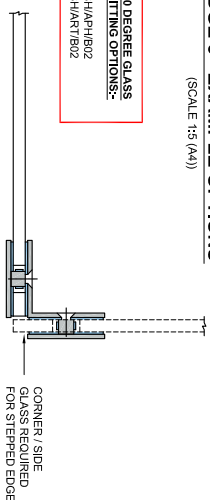

FRAMELESS GLASS SOLUTIONS - FIXED DOOR GLASS

VERTICAL SECTION THROUGH GLASS

(SCALE 1:5 (A4))

COMPATIBLE TIE BAR AND HEAD RAIL PRODUCTS:-
 SH/AP/H/01
 SH/AP/H/02
 SH/AP/H/03
 SH/AP/H/04
 SH/AP/H/05
 SH/AP/H/06
 SH/AP/H/07
 SH/AP/H/08
 SH/AP/H/09
 SH/AP/H/10
 SH/AP/H/11
 SH/AP/H/12
 SH/AP/H/13

(NOTE - FRAMELESS GLASS SOLUTIONS CAN DESIGN/PROVIDE BESPOKE GLASS PANES IF REQUIRED. TYPICAL VARIATIONS INCLUDE FINISH, SHAPING AND DIMENSIONAL (INCLUDING GLASS THICKNESS))

EDGE 2 - EXAMPLE OPTIONS

(SCALE 1:5 (A4))

90 DEGREE CORNER HINGE OPTIONS:-
 SH/AP/H/09
 SH/PAS/H/05

GLASS TO GLASS HINGE OPTIONS:-
 SH/AP/H/02
 SH/PAS/H/05

EDGE 3 - EXAMPLE OPTIONS

(SCALE 1:5 (A4))

90 DEGREE GLASS FITTING OPTIONS:-
 SH/AP/H/02
 SH/AP/H/02

GLASS TO WALL FITTING OPTIONS:-
 SH/AP/H/01
 SH/AP/H/02

GLASS TO FLOOR FITTING OPTIONS:-
 SH/AP/H/01
 SH/AP/H/02

The Vision Group,
 6 Barnes Close,
 Brandon, Suffolk
 IP27 0NY

TEL: +44 (0)1842 816086
 FAX: +44 (0)1842 815515
 WEB: www.spiralhardware.co.uk
 E-MAIL: info@spiralhardware.co.uk